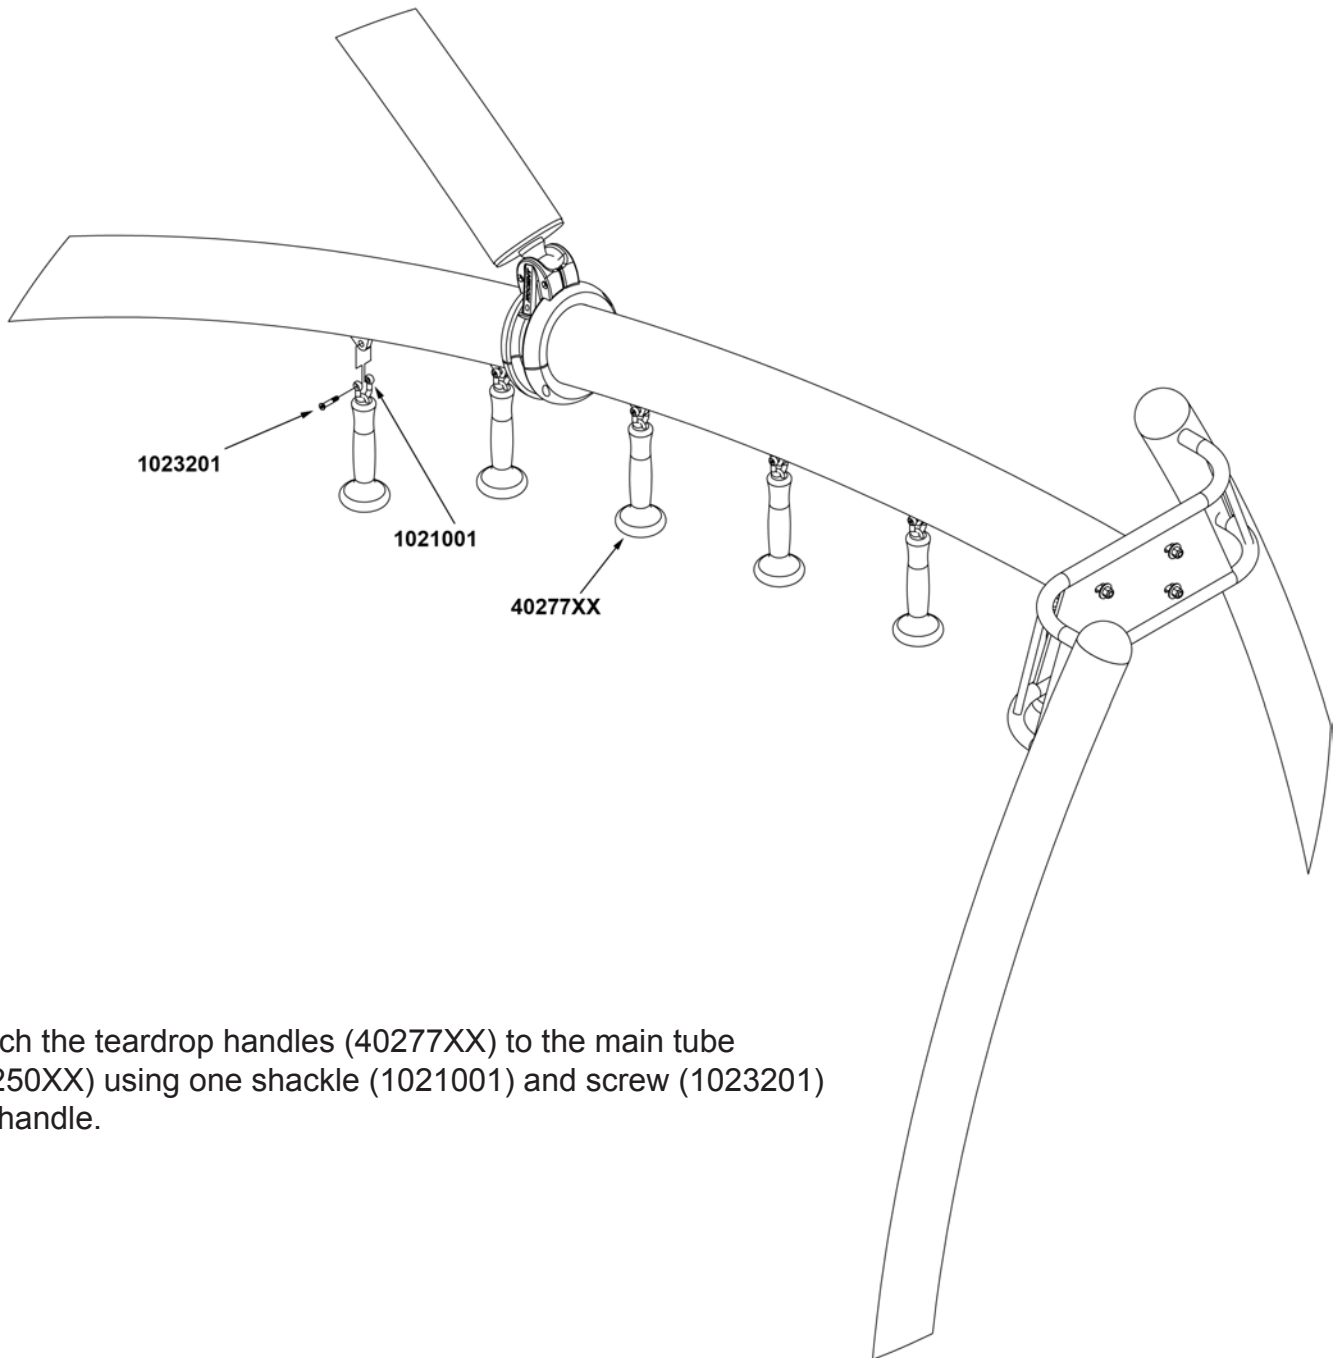

Tear Drop Handles Install Instructions

Attach the teardrop handles (40277XX) to the main tube (41250XX) using one shackle (1021001) and screw (1023201) per handle.

Xccent Play - www.xccentplay.com
5240 257th St, Wyoming, MN 55092
(800) 933-4748 Fax: (651) 462-9299