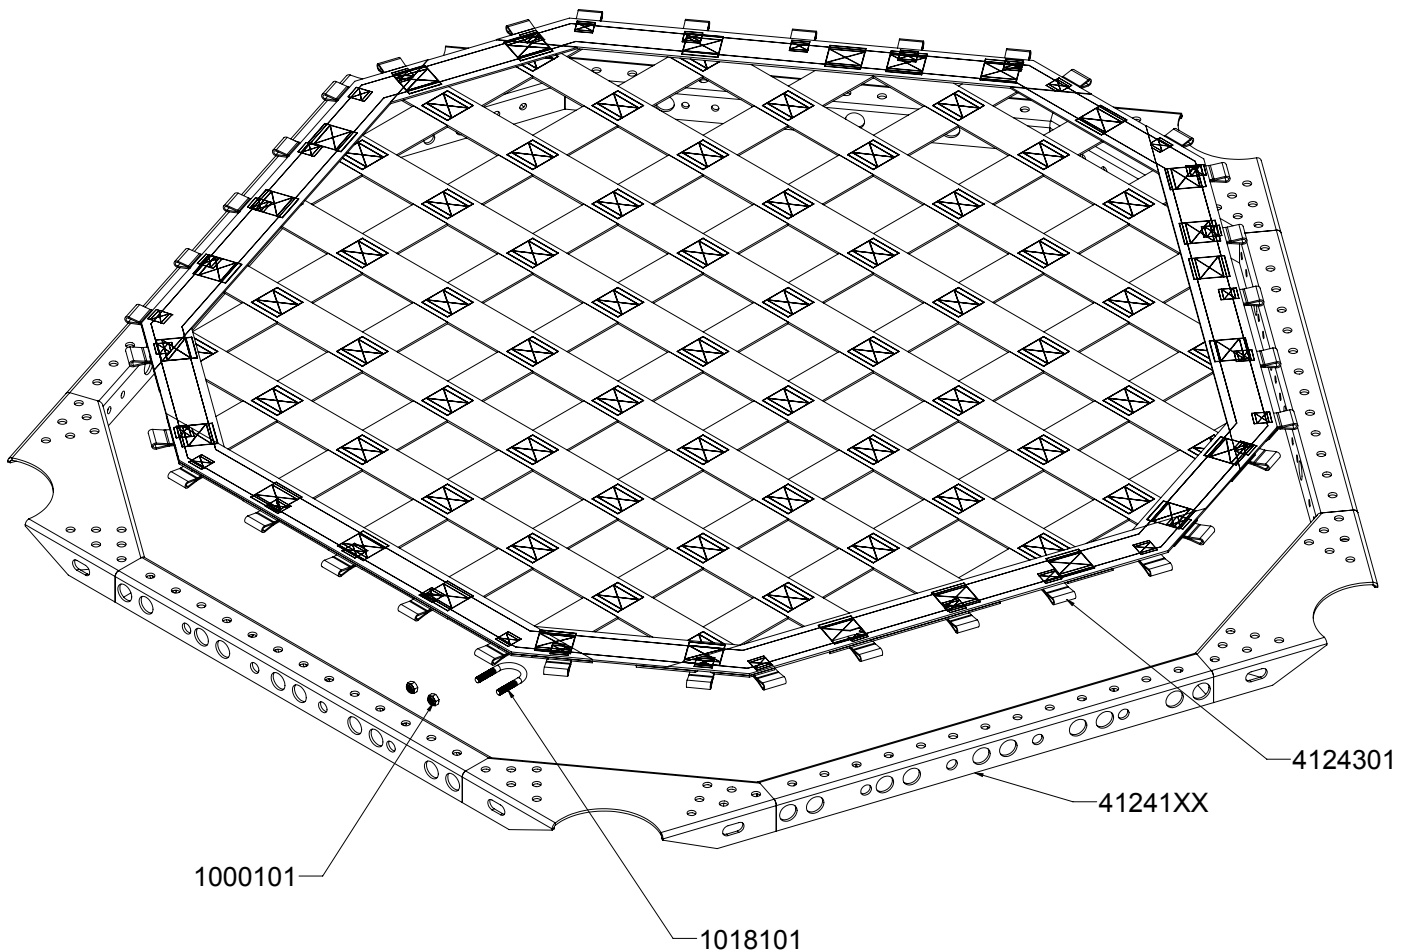

5-Spoke Net Deck Install Instructions

Place one u-bolt (1018101) into each tab on the net (4124301). Place the net into the deck frame (41241XX) and insert the u-bolts into the holes in the frame. Secure each u-bolt using two nuts (1000101). Tighten all of the u-bolts evenly until net is taut.

Please refer to Fusion 5 Spoke Frame assembly guide for instructions on attaching the assembled deck to the frame.

Xccent Play - www.xccentplay.com
100 Industrial Drive - Osceola, Wisconsin 54020
(800) 933-4748 (715) 294-2236 Fax: (715) 294-4517